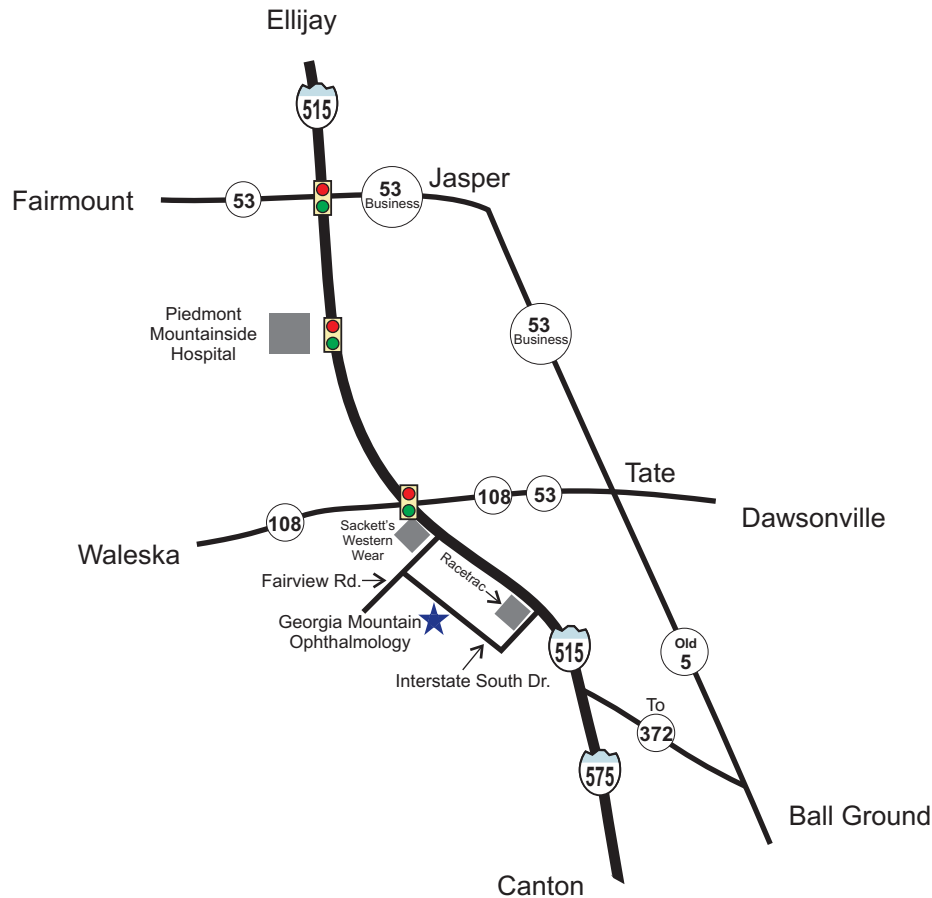

Directions to Georgia Mountain Ophthalmology

From Jasper:

Hwy. 515 South, go through the traffic light at Piedmont Mountainside Hospital, continue south on Hwy. 515 for approximately 3 miles, go through the traffic light at Hwy. 108 then take the first right onto Fairview Rd. (just past Sackett's Western Wear). Take the first left onto Interstate South Drive. We are located upstairs in the second building on the right.

From Ellijay:

Hwy. 515 South through Jasper. Continue south on Hwy. 515. Go through the traffic light at Piedmont Mountainside Hospital and continue south on Hwy. 515 for approximately 3 miles, go through the traffic light at Hwy. 108 then take the first right onto Fairview Rd. (just past Sackett's Western Wear). Take the first left onto Interstate South Drive. We are located upstairs in the second building on the right.

From Canton:

Hwy. 575 North. After Hwy. 575 becomes Hwy. 515 continue north approximately 1.75 miles then turn left at Racetrac Gas Station, turn right at dead-end onto Interstate South Drive. We are located upstairs in the first building on the left.

From Dawsonville:

Hwy. 53 West, continue straight on Hwy. 53 West at the 4-way stop in Tate. Turn left (south) onto Hwy. 515, take the first right onto Fairview Rd. (just past Sackett's Western Wear). Take the first left onto Interstate South Drive. We are located upstairs in the second building on the right.

From Calhoun:

Hwy. 53 East, turn right (south) onto Hwy. 515. Going south on Hwy. 515 go through the traffic light at Piedmont Mountainside Hospital and continue south on Hwy. 515 for approximately 3 miles, go through the traffic light at Hwy. 108 then take the first right onto Fairview Rd. (just past Sackett's Western Wear). Take the first left onto Interstate South Drive. We are located upstairs in the second building on the right.